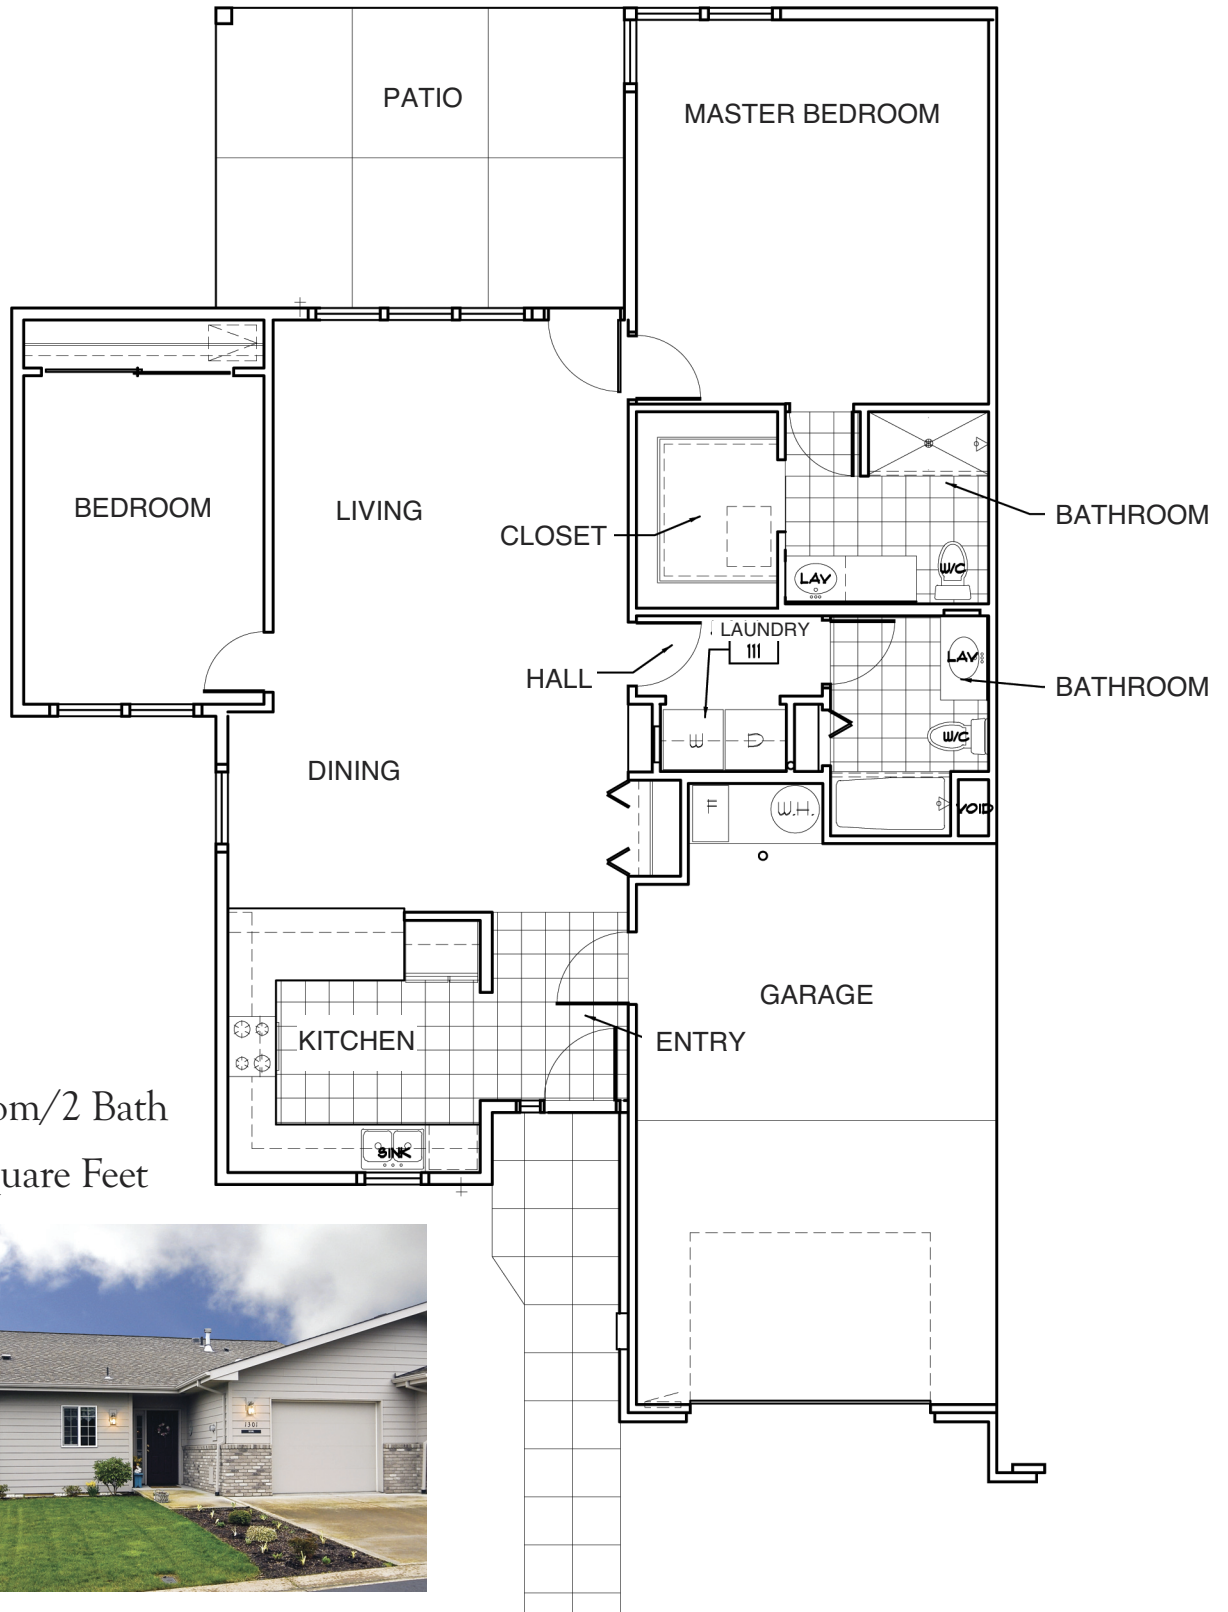

GARDEN HOME UNIT A

2 Bedroom/2 Bath
1,292 Square Feet