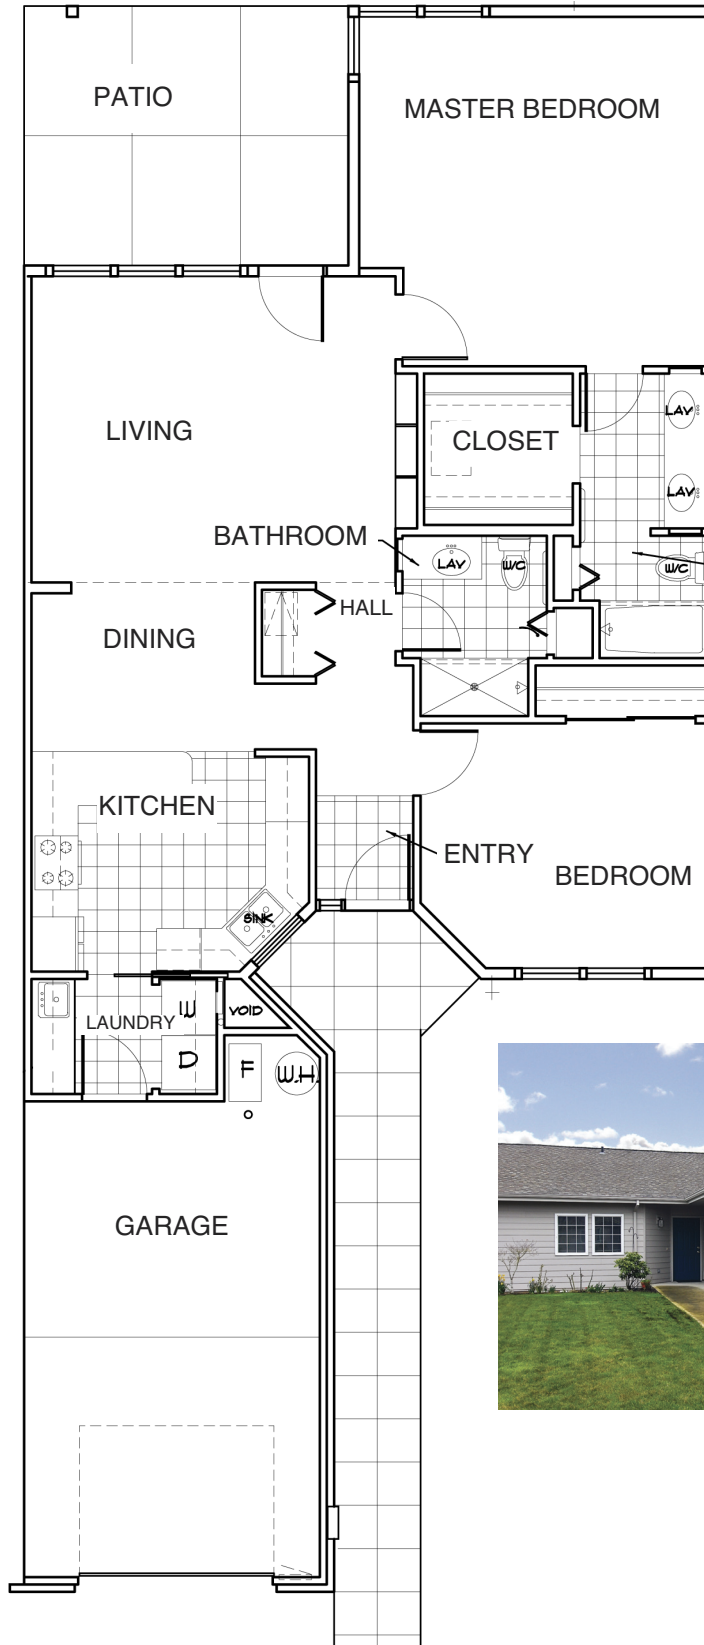

GARDEN HOME UNIT B

BATHROOM

2 Bedroom/2 Bath
1,290 Square Feet